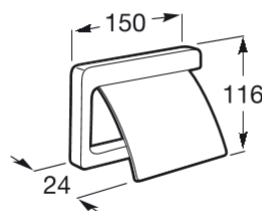

TECHNICAL DRAWINGS

FEATURES

Fixing kit: Included

Installation type: Wall-mounted

Material: Metal

Recommended for public spaces

With cover